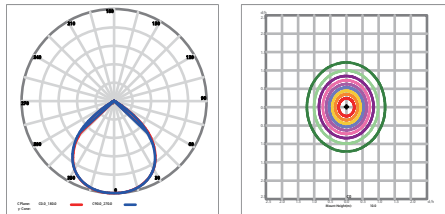

Photometrics

40×100°

60×100°

60×120°

70×135°

75×150°

80×150°

22°

30°

45°

60°

90°

110°

150°

Parameters

AC Input Range	AC 100-277VAC
Input Frequency	50-60Hz
CRI	>70
LED Chip	Philips Lumileds
CCT Range	4500 - 5500K (2500 - 5500k Optional)
Lumen Maintenance	L70>150,000 Hours(Calculated Using Tm-21 Calculator)
Power Factor)	0.95 Minimum
Working Temp.	-30 to 50°C
Storage Temp.	-40 to 80°C
Ingress Protection	IP66
LED Driver	Built -In
Humidity	15% to 95% RH
Fixture Material	Aluminum Alloy