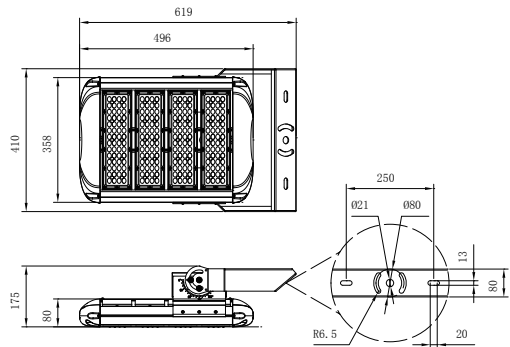

- > Outdoor Sports Arena and Stadium
- > General Flood Lighting

Fixture Overview

Specifications

Picture	Power	NO. of Modules	Efficacy(IES)	Total Lumen	N.W	EPA	Product Dimensions
	120W	1	160LPW	19,200lm	5.4kg/11.9lbs	/	352x370x175mm 13.9x14.6x6.9in
	200W	2	165LPW	33,000lm	6.5kg/14.3lbs	/	446x370x175mm 17.6x14.6x6.9in
	300W	3	165LPW	49,500lm	7.5kg/16.5lbs	1.04ft ² @30° 1.36ft ² @45° 1.62ft ² @60°	540x370x175mm 21.3x14.6x6.9in
	400W	4	165LPW	66,000lm	7.9kg/17.4lbs	1.25ft ² @30° 1.66ft ² @45° 1.98ft ² @60°	619x410x175mm 24.4x16.1x6.9in
	600W	5	160LPW	96,000lm	12.5kg/27.6lbs	1.36ft ² @30° 1.96ft ² @45° 2.35ft ² @60°	713x410x180mm 28.1x16.1x7.1in
	800W	7	160LPW	128,000lm	17.5kg/38.6lbs	1.42ft ² @30° 1.98ft ² @45° 2.47ft ² @60°	910x420x180mm 35.8x16.5x7.1in
	960W	8	160LPW	153,600lm	20.3kg/44.8lbs	1.59ft ² @30° 2.23ft ² @45° 2.77ft ² @60°	1004x420x180mm 39.5x16.5x7.1in
	1200W	10	160LPW	192,000lm	25.7kg/56.7lbs	1.94ft ² @30° 2.71ft ² @45° 3.37ft ² @60°	1192x420x180mm 46.9x16.5x7.1in

Product Dimensions

120W

200W

300W

400W

600W

800W

960W

1200W

Mounting Options & Accessories

Image	Applicable Power	Product Code	Product Description
	120-600W	UB	Universal Bracket(Standard)
	120W	UB1	Universal Bracket 180° Vertical Mount
	200W	UB2	Universal Bracket 180° Vertical Mount
	300W	UB3	Universal Bracket 180° Vertical Mount
	300W	UB4	Universal Bracket 180° Horizontal Mount
	400W	UB5	Universal Bracket 180° Vertical Mount
	400W	UB6	Universal Bracket 180° Horizontal Mount
	600W	UB7	Universal Bracket 180° Vertical Mount
	800W~1200W	UB8	Universal Bracket 180° Vertical Mount
	120W~1200W	UB9	Universal Bracket 360° Vertical Mount
	120W~1200W	SA	Side Arm
	120W~1200W	SF	Slip Fitter