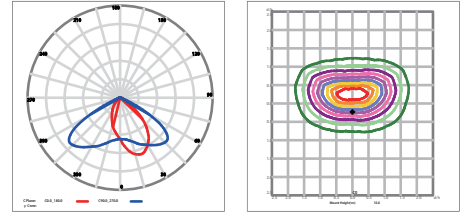

Photometrics

40×100°

60×100°

60×120°

70×135°

75×150°

80×150°

22°

30°

45°

60°

90°

110°

150°

Parameters

AC Input Range	AC 100-277VAC
Input Frequency	50-60Hz
CRI	>70
LED Chip	Philips Lumileds
CCT Range	4500 - 5500K (2500 - 5500k Optional)
Lumen Maintenance	L70>150,000 Hours(Calculated Using Tm-21 Calculator)
Power Factor)	0.95 Minimum
Working Temp.	-30 to 50°C
Storage Temp.	-40 to 80°C
Ingress Protection	IP66
LED Driver	Built -In
Humidity	15% to 95% RH
Fixture Material	Aluminum Alloy