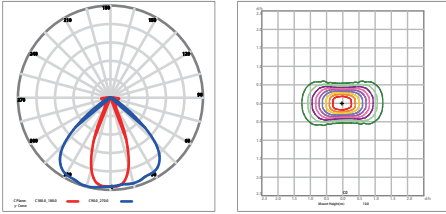

Photometrics

40×100°