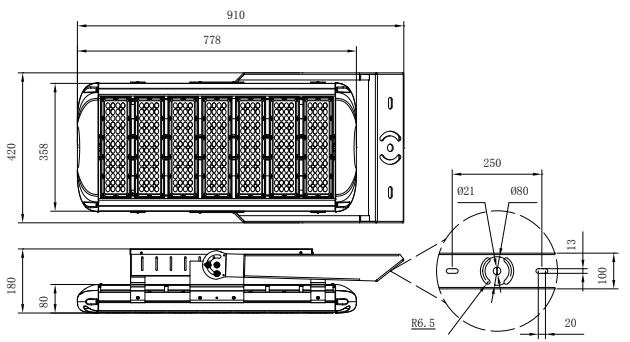

- > Outdoor Sports Arena and Stadium
- > General Flood Lighting

Fixture Overview

Specifications

Picture	Power	NO. of Modules	Efficacy(IES)	Total Lumen	N.W	EPA	Product Dimensions
	120W	1	160LPW	19,200lm	5.4kg/11.9lbs	/	352x370x175mm 13.9x14.6x6.9in
	200W	2	165LPW	33,000lm	6.5kg/14.3lbs	/	446x370x175mm 17.6x14.6x6.9in
	300W	3	165LPW	49,500lm	7.5kg/16.5lbs	1.04ft ² @30° 1.36ft ² @45° 1.62ft ² @60°	540x370x175mm 21.3x14.6x6.9in
	400W	4	165LPW	66,000lm	7.9kg/17.4lbs	1.25ft ² @30° 1.66ft ² @45° 1.98ft ² @60°	619x410x175mm 24.4x16.1x6.9in
	600W	5	160LPW	96,000lm	12.5kg/27.6lbs	1.36ft ² @30° 1.96ft ² @45° 2.35ft ² @60°	713x410x180mm 28.1x16.1x7.1in
	800W	7	160LPW	128,000lm	17.5kg/38.6lbs	1.42ft ² @30° 1.98ft ² @45° 2.47ft ² @60°	910x420x180mm 35.8x16.5x7.1in
	960W	8	160LPW	153,600lm	20.3kg/44.8lbs	1.59ft ² @30° 2.23ft ² @45° 2.77ft ² @60°	1004x420x180mm 39.5x16.5x7.1in
	1200W	10	160LPW	192,000lm	25.7kg/56.7lbs	1.94ft ² @30° 2.71ft ² @45° 3.37ft ² @60°	1192x420x180mm 46.9x16.5x7.1in

Product Dimensions

120W

200W

300W

400W

600W

800W

960W

1200W

Mounting Options & Accessories

Image	Applicable Power	Product Code	Product Description
	120-600W	UB	Universal Bracket(Standard)
	120W	UB1	Universal Bracket 180° Vertical Mount
	200W	UB2	Universal Bracket 180° Vertical Mount
	300W	UB3	Universal Bracket 180° Vertical Mount
	300W	UB4	Universal Bracket 180° Horizontal Mount
	400W	UB5	Universal Bracket 180° Vertical Mount
	400W	UB6	Universal Bracket 180° Horizontal Mount
	600W	UB7	Universal Bracket 180° Vertical Mount
	800W~1200W	UB8	Universal Bracket 180° Vertical Mount
	120W~1200W	UB9	Universal Bracket 360° Vertical Mount
	120W~1200W	SA	Side Arm
	120W~1200W	SF	Slip Fitter