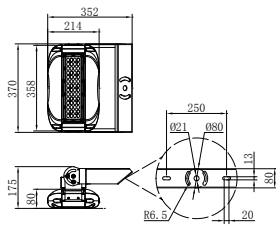

- > Outdoor Sports Arena and Stadium
- > General Flood Lighting

Fixture Overview

Specifications

Picture	Power	NO. of Modules	Efficacy(IES)	Total Lumen	N.W	EPA	Product Dimensions
	120W	1	160LPW	19,200lm	5.4kg/11.9lbs	/	352x370x175mm 13.9x14.6x6.9in
	200W	2	165LPW	33,000lm	6.5kg/14.3lbs	/	446x370x175mm 17.6x14.6x6.9in
	300W	3	165LPW	49,500lm	7.5kg/16.5lbs	1.04ft ² @30° 1.36ft ² @45° 1.62ft ² @60°	540x370x175mm 21.3x14.6x6.9in
	400W	4	165LPW	66,000lm	7.9kg/17.4lbs	1.25ft ² @30° 1.66ft ² @45° 1.98ft ² @60°	619x410x175mm 24.4x16.1x6.9in
	600W	5	160LPW	96,000lm	12.5kg/27.6lbs	1.36ft ² @30° 1.96ft ² @45° 2.35ft ² @60°	713x410x180mm 28.1x16.1x7.1in
	800W	7	160LPW	128,000lm	17.5kg/38.6lbs	1.42ft ² @30° 1.98ft ² @45° 2.47ft ² @60°	910x420x180mm 35.8x16.5x7.1in
	960W	8	160LPW	153,600lm	20.3kg/44.8lbs	1.59ft ² @30° 2.23ft ² @45° 2.77ft ² @60°	1004x420x180mm 39.5x16.5x7.1in
	1200W	10	160LPW	192,000lm	25.7kg/56.7lbs	1.94ft ² @30° 2.71ft ² @45° 3.37ft ² @60°	1192x420x180mm 46.9x16.5x7.1in

Product Dimensions

120W

200W

300W

400W

600W

800W

960W