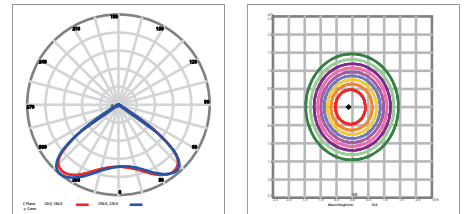

Photometrics

40×100°

60×100°

60×120°

70×135°

75×150°

80×150°

22°

30°

45°

60°

90°

110°

150°

Parameters

AC Input Range	AC 100-277VAC
Input Frequency	50-60Hz
CRI	>70
LED Chip	Philips Lumileds
CCT Range	4500 - 5500K (2500 - 5500k Optional)
Lumen Maintenance	L70>150,000 Hours(Calculated Using Tm-21 Calculator)
Power Factor)	0.95 Minimum
Working Temp.	-30 to 50°C
Storage Temp.	-40 to 80°C
Ingress Protection	IP66
LED Driver	Built -In
Humidity	15% to 95% RH
Fixture Material	Aluminum Alloy