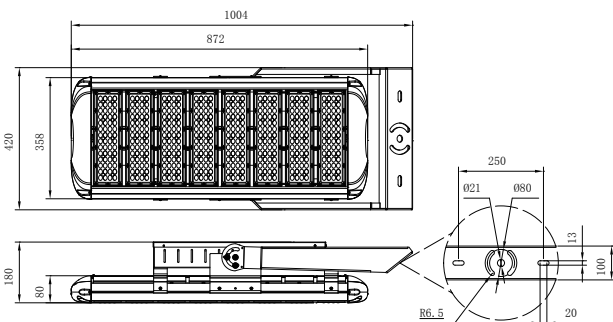

- > Outdoor Sports Arena and Stadium
- > General Flood Lighting

Fixture Overview

Specifications

Picture	Power	NO. of Modules	Efficacy(IES)	Total Lumen	N.W	EPA	Product Dimensions
	120W	1	160LPW	19,200lm	5.4kg/11.9lbs	/	352x370x175mm 13.9x14.6x6.9in
	200W	2	165LPW	33,000lm	6.5kg/14.3lbs	/	446x370x175mm 17.6x14.6x6.9in
	300W	3	165LPW	49,500lm	7.5kg/16.5lbs	1.04ft ² @30° 1.36ft ² @45° 1.62ft ² @60°	540x370x175mm 21.3x14.6x6.9in
	400W	4	165LPW	66,000lm	7.9kg/17.4lbs	1.25ft ² @30° 1.66ft ² @45° 1.98ft ² @60°	619x410x175mm 24.4x16.1x6.9in
	600W	5	160LPW	96,000lm	12.5kg/27.6lbs	1.36ft ² @30° 1.96ft ² @45° 2.35ft ² @60°	713x410x180mm 28.1x16.1x7.1in
	800W	7	160LPW	128,000lm	17.5kg/38.6lbs	1.42ft ² @30° 1.98ft ² @45° 2.47ft ² @60°	910x420x180mm 35.8x16.5x7.1in
	960W	8	160LPW	153,600lm	20.3kg/44.8lbs	1.59ft ² @30° 2.23ft ² @45° 2.77ft ² @60°	1004x420x180mm 39.5x16.5x7.1in
	1200W	10	160LPW	192,000lm	25.7kg/56.7lbs	1.94ft ² @30° 2.71ft ² @45° 3.37ft ² @60°	1192x420x180mm 46.9x16.5x7.1in

Product Dimensions

120W

200W

300W

400W

600W

800W

960W

1200W

Mounting Options & Accessories

Image	Applicable Power	Product Code	Product Description
	120-600W	UB	Universal Bracket(Standard)
	120W	UB1	Universal Bracket 180° Vertical Mount
	200W	UB2	Universal Bracket 180° Vertical Mount
	300W	UB3	Universal Bracket 180° Vertical Mount
	300W	UB4	Universal Bracket 180° Horizontal Mount
	400W	UB5	Universal Bracket 180° Vertical Mount
	400W	UB6	Universal Bracket 180° Horizontal Mount
	600W	UB7	Universal Bracket 180° Vertical Mount
	800W~1200W	UB8	Universal Bracket 180° Vertical Mount
	120W~1200W	UB9	Universal Bracket 360° Vertical Mount
	120W~1200W	SA	Side Arm
	120W~1200W	SF	Slip Fitter