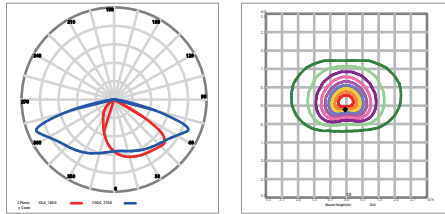

- > Outdoor Sports Arena and Stadium
- > General Flood Lighting

Fixture Overview

Specifications

Picture	Power	NO. of Modules	Efficacy(IES)	Total Lumen	N.W	EPA	Product Dimensions
	120W	1	160LPW	19,200lm	5.4kg/11.9lbs	/	352x370x175mm 13.9x14.6x6.9in
	200W	2	165LPW	33,000lm	6.5kg/14.3lbs	/	446x370x175mm 17.6x14.6x6.9in
	300W	3	165LPW	49,500lm	7.5kg/16.5lbs	1.04ft ² @30° 1.36ft ² @45° 1.62ft ² @60°	540x370x175mm 21.3x14.6x6.9in
	400W	4	165LPW	66,000lm	7.9kg/17.4lbs	1.25ft ² @30° 1.66ft ² @45° 1.98ft ² @60°	619x410x175mm 24.4x16.1x6.9in
	600W	5	160LPW	96,000lm	12.5kg/27.6lbs	1.36ft ² @30° 1.96ft ² @45° 2.35ft ² @60°	713x410x180mm 28.1x16.1x7.1in
	800W	7	160LPW	128,000lm	17.5kg/38.6lbs	1.42ft ² @30° 1.98ft ² @45° 2.47ft ² @60°	910x420x180mm 35.8x16.5x7.1in
	960W	8	160LPW	153,600lm	20.3kg/44.8lbs	1.59ft ² @30° 2.23ft ² @45° 2.77ft ² @60°	1004x420x180mm 39.5x16.5x7.1in
	1200W	10	160LPW	192,000lm	25.7kg/56.7lbs	1.94ft ² @30° 2.71ft ² @45° 3.37ft ² @60°	1192x420x180mm 46.9x16.5x7.1in

Photometrics

40×100°

60×100°

60×120°

70×135°

75×150°

80×150°

22°