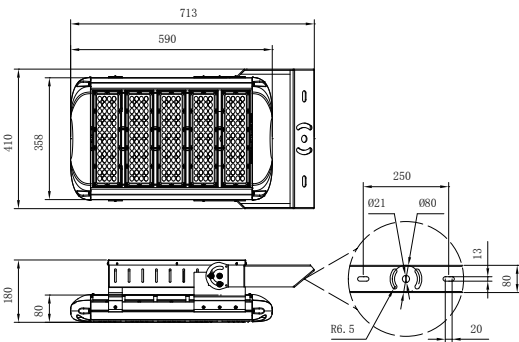

- > Outdoor Sports Arena and Stadium
- > General Flood Lighting

Fixture Overview

Specifications

Picture	Power	NO. of Modules	Efficacy(IES)	Total Lumen	N.W	EPA	Product Dimensions
	120W	1	160LPW	19,200lm	5.4kg/11.9lbs	/	352x370x175mm 13.9x14.6x6.9in
	200W	2	165LPW	33,000lm	6.5kg/14.3lbs	/	446x370x175mm 17.6x14.6x6.9in
	300W	3	165LPW	49,500lm	7.5kg/16.5lbs	1.04ft ² @30° 1.36ft ² @45° 1.62ft ² @60°	540x370x175mm 21.3x14.6x6.9in
	400W	4	165LPW	66,000lm	7.9kg/17.4lbs	1.25ft ² @30° 1.66ft ² @45° 1.98ft ² @60°	619x410x175mm 24.4x16.1x6.9in
	600W	5	160LPW	96,000lm	12.5kg/27.6lbs	1.36ft ² @30° 1.96ft ² @45° 2.35ft ² @60°	713x410x180mm 28.1x16.1x7.1in
	800W	7	160LPW	128,000lm	17.5kg/38.6lbs	1.42ft ² @30° 1.98ft ² @45° 2.47ft ² @60°	910x420x180mm 35.8x16.5x7.1in
	960W	8	160LPW	153,600lm	20.3kg/44.8lbs	1.59ft ² @30° 2.23ft ² @45° 2.77ft ² @60°	1004x420x180mm 39.5x16.5x7.1in
	1200W	10	160LPW	192,000lm	25.7kg/56.7lbs	1.94ft ² @30° 2.71ft ² @45° 3.37ft ² @60°	1192x420x180mm 46.9x16.5x7.1in

Product Dimensions

120W

200W

300W

400W

600W

800W

960W

1200W

Mounting Options & Accessories

Image	Applicable Power	Product Code	Product Description
	120-600W	UB	Universal Bracket(Standard)
	120W	UB1	Universal Bracket 180° Vertical Mount
	200W	UB2	Universal Bracket 180° Vertical Mount
	300W	UB3	Universal Bracket 180° Vertical Mount
	300W	UB4	Universal Bracket 180° Horizontal Mount
	400W	UB5	Universal Bracket 180° Vertical Mount
	400W	UB6	Universal Bracket 180° Horizontal Mount
	600W	UB7	Universal Bracket 180° Vertical Mount
	800W~1200W	UB8	Universal Bracket 180° Vertical Mount
	120W~1200W	UB9	Universal Bracket 360° Vertical Mount
	120W~1200W	SA	Side Arm
	120W~1200W	SF	Slip Fitter