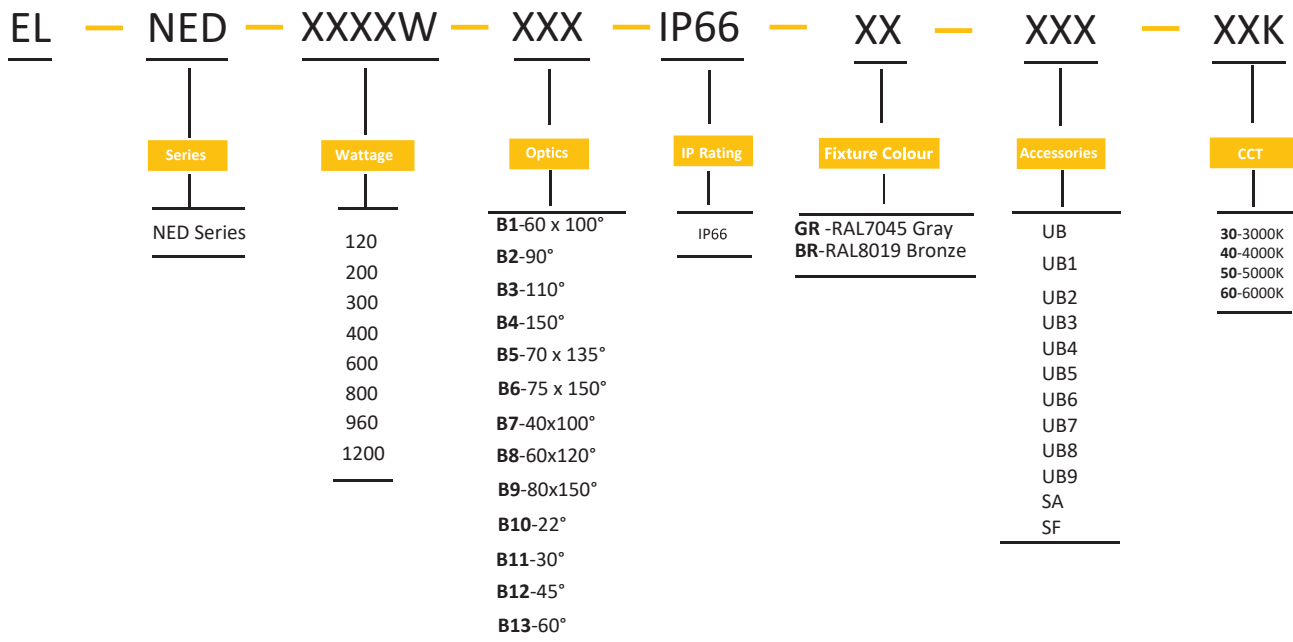

Parameters

AC Input Range	AC 100-277VAC
Input Frequency	50-60Hz
CRI	>70
LED Chip	Philips Lumileds
CCT Range	4500 - 5500K (2500 - 5500k Optional)
Lumen Maintenance	L70>150,000 Hours(Calculated Using Tm-21 Calculator)
Power Factor)	0.95 Minimum
Working Temp.	-30 to 50°C
Storage Temp.	-40 to 80°C
Ingress Protection	IP66
LED Driver	Built -In
Humidity	15% to 95% RH
Fixture Material	Aluminum Alloy

Ordering Info.

*DALI version upon request