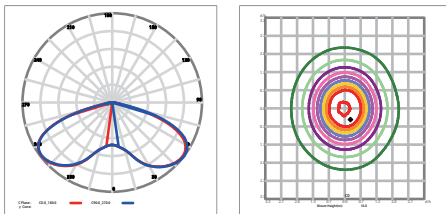

Photometrics

40×100°

60×100°

60×120°

70×135°

75×150°

80×150°

22°

30°

45°

60°

90°

110°

150°

Parameters

AC Input Range	AC 100-277VAC
Input Frequency	50-60Hz
CRI	>70
LED Chip	Philips Lumileds
CCT Range	4500 - 5500K (2500 - 5500k Optional)
Lumen Maintenance	L70>150,000 Hours(Calculated Using Tm-21 Calculator)
Power Factor)	0.95 Minimum
Working Temp.	-30 to 50°C
Storage Temp.	-40 to 80°C
Ingress Protection	IP66
LED Driver	Built -In
Humidity	15% to 95% RH
Fixture Material	Aluminum Alloy