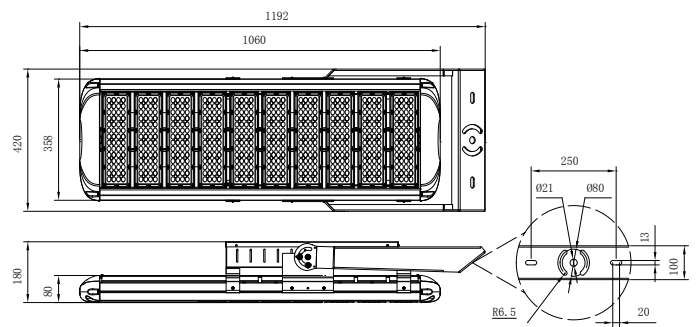

- > Outdoor Sports Arena and Stadium
- > General Flood Lighting

Fixture Overview

Specifications

Picture	Power	NO. of Modules	Efficacy(IES)	Total Lumen	N.W	EPA	Product Dimensions
	120W	1	160LPW	19,200lm	5.4kg/11.9lbs	/	352x370x175mm 13.9x14.6x6.9in
	200W	2	165LPW	33,000lm	6.5kg/14.3lbs	/	446x370x175mm 17.6x14.6x6.9in
	300W	3	165LPW	49,500lm	7.5kg/16.5lbs	1.04ft ² @30° 1.36ft ² @45° 1.62ft ² @60°	540x370x175mm 21.3x14.6x6.9in
	400W	4	165LPW	66,000lm	7.9kg/17.4lbs	1.25ft ² @30° 1.66ft ² @45° 1.98ft ² @60°	619x410x175mm 24.4x16.1x6.9in
	600W	5	160LPW	96,000lm	12.5kg/27.6lbs	1.36ft ² @30° 1.96ft ² @45° 2.35ft ² @60°	713x410x180mm 28.1x16.1x7.1in
	800W	7	160LPW	128,000lm	17.5kg/38.6lbs	1.42ft ² @30° 1.98ft ² @45° 2.47ft ² @60°	910x420x180mm 35.8x16.5x7.1in
	960W	8	160LPW	153,600lm	20.3kg/44.8lbs	1.59ft ² @30° 2.23ft ² @45° 2.77ft ² @60°	1004x420x180mm 39.5x16.5x7.1in
	1200W	10	160LPW	192,000lm	25.7kg/56.7lbs	1.94ft ² @30° 2.71ft ² @45° 3.37ft ² @60°	1192x420x180mm 46.9x16.5x7.1in

Product Dimensions

120W

200W

300W

400W

600W

800W

960W

1200W

Mounting Options & Accessories

Image	Applicable Power	Product Code	Product Description
	120-600W	UB	Universal Bracket(Standard)
	120W	UB1	Universal Bracket 180° Vertical Mount
	200W	UB2	Universal Bracket 180° Vertical Mount
	300W	UB3	Universal Bracket 180° Vertical Mount
	300W	UB4	Universal Bracket 180° Horizontal Mount
	400W	UB5	Universal Bracket 180° Vertical Mount
	400W	UB6	Universal Bracket 180° Horizontal Mount
	600W	UB7	Universal Bracket 180° Vertical Mount
	800W~1200W	UB8	Universal Bracket 180° Vertical Mount
	120W~1200W	UB9	Universal Bracket 360° Vertical Mount
	120W~1200W	SA	Side Arm
	120W~1200W	SF	Slip Fitter