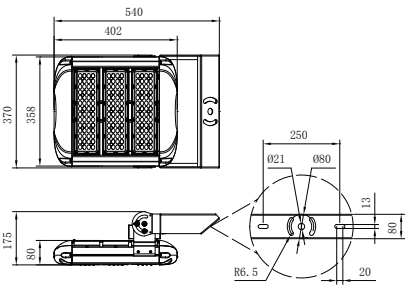

- > Outdoor Sports Arena and Stadium
- > General Flood Lighting

Fixture Overview

Specifications

Picture	Power	NO. of Modules	Efficacy(IES)	Total Lumen	N.W	EPA	Product Dimensions
	120W	1	160LPW	19,200lm	5.4kg/11.9lbs	/	352x370x175mm 13.9x14.6x6.9in
	200W	2	165LPW	33,000lm	6.5kg/14.3lbs	/	446x370x175mm 17.6x14.6x6.9in
	300W	3	165LPW	49,500lm	7.5kg/16.5lbs	1.04ft ² @30° 1.36ft ² @45° 1.62ft ² @60°	540x370x175mm 21.3x14.6x6.9in
	400W	4	165LPW	66,000lm	7.9kg/17.4lbs	1.25ft ² @30° 1.66ft ² @45° 1.98ft ² @60°	619x410x175mm 24.4x16.1x6.9in
	600W	5	160LPW	96,000lm	12.5kg/27.6lbs	1.36ft ² @30° 1.96ft ² @45° 2.35ft ² @60°	713x410x180mm 28.1x16.1x7.1in
	800W	7	160LPW	128,000lm	17.5kg/38.6lbs	1.42ft ² @30° 1.98ft ² @45° 2.47ft ² @60°	910x420x180mm 35.8x16.5x7.1in
	960W	8	160LPW	153,600lm	20.3kg/44.8lbs	1.59ft ² @30° 2.23ft ² @45° 2.77ft ² @60°	1004x420x180mm 39.5x16.5x7.1in
	1200W	10	160LPW	192,000lm	25.7kg/56.7lbs	1.94ft ² @30° 2.71ft ² @45° 3.37ft ² @60°	1192x420x180mm 46.9x16.5x7.1in

Product Dimensions

120W

200W

300W

400W

600W

800W

960W