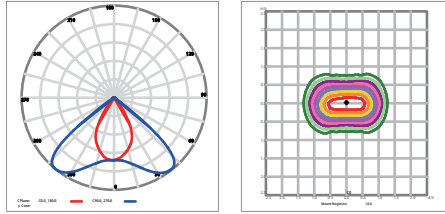

- > Outdoor Sports Arena and Stadium
- > General Flood Lighting

Fixture Overview

Specifications

Picture	Power	NO. of Modules	Efficacy(IES)	Total Lumen	N.W	EPA	Product Dimensions
	120W	1	160LPW	19,200lm	5.4kg/11.9lbs	/	352x370x175mm 13.9x14.6x6.9in
	200W	2	165LPW	33,000lm	6.5kg/14.3lbs	/	446x370x175mm 17.6x14.6x6.9in
	300W	3	165LPW	49,500lm	7.5kg/16.5lbs	1.04ft ² @30° 1.36ft ² @45° 1.62ft ² @60°	540x370x175mm 21.3x14.6x6.9in
	400W	4	165LPW	66,000lm	7.9kg/17.4lbs	1.25ft ² @30° 1.66ft ² @45° 1.98ft ² @60°	619x410x175mm 24.4x16.1x6.9in
	600W	5	160LPW	96,000lm	12.5kg/27.6lbs	1.36ft ² @30° 1.96ft ² @45° 2.35ft ² @60°	713x410x180mm 28.1x16.1x7.1in
	800W	7	160LPW	128,000lm	17.5kg/38.6lbs	1.42ft ² @30° 1.98ft ² @45° 2.47ft ² @60°	910x420x180mm 35.8x16.5x7.1in
	960W	8	160LPW	153,600lm	20.3kg/44.8lbs	1.59ft ² @30° 2.23ft ² @45° 2.77ft ² @60°	1004x420x180mm 39.5x16.5x7.1in
	1200W	10	160LPW	192,000lm	25.7kg/56.7lbs	1.94ft ² @30° 2.71ft ² @45° 3.37ft ² @60°	1192x420x180mm 46.9x16.5x7.1in

Photometrics

40×100°

60×100°

60×120°

70×135°

75×150°

80×150°

22°