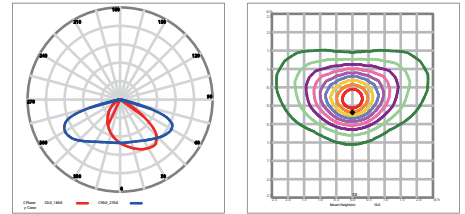

- > Outdoor Sports Arena and Stadium
- > General Flood Lighting

Fixture Overview

Specifications

Picture	Power	NO. of Modules	Efficacy(IES)	Total Lumen	N.W	EPA	Product Dimensions
	120W	1	160LPW	19,200lm	5.4kg/11.9lbs	/	352x370x175mm 13.9x14.6x6.9in
	200W	2	165LPW	33,000lm	6.5kg/14.3lbs	/	446x370x175mm 17.6x14.6x6.9in
	300W	3	165LPW	49,500lm	7.5kg/16.5lbs	1.04ft ² @30° 1.36ft ² @45° 1.62ft ² @60°	540x370x175mm 21.3x14.6x6.9in
	400W	4	165LPW	66,000lm	7.9kg/17.4lbs	1.25ft ² @30° 1.66ft ² @45° 1.98ft ² @60°	619x410x175mm 24.4x16.1x6.9in
	600W	5	160LPW	96,000lm	12.5kg/27.6lbs	1.36ft ² @30° 1.96ft ² @45° 2.35ft ² @60°	713x410x180mm 28.1x16.1x7.1in
	800W	7	160LPW	128,000lm	17.5kg/38.6lbs	1.42ft ² @30° 1.98ft ² @45° 2.47ft ² @60°	910x420x180mm 35.8x16.5x7.1in
	960W	8	160LPW	153,600lm	20.3kg/44.8lbs	1.59ft ² @30° 2.23ft ² @45° 2.77ft ² @60°	1004x420x180mm 39.5x16.5x7.1in
	1200W	10	160LPW	192,000lm	25.7kg/56.7lbs	1.94ft ² @30° 2.71ft ² @45° 3.37ft ² @60°	1192x420x180mm 46.9x16.5x7.1in

Photometrics

40×100°

60×100°

60×120°

70×135°

75×150°

80×150°

22°