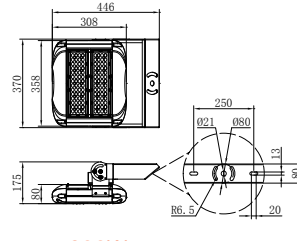

- > Outdoor Sports Arena and Stadium
- > General Flood Lighting

Fixture Overview

Specifications

Picture	Power	NO. of Modules	Efficacy(IES)	Total Lumen	N.W	EPA	Product Dimensions
	120W	1	160LPW	19,200lm	5.4kg/11.9lbs	/	352x370x175mm 13.9x14.6x6.9in
	200W	2	165LPW	33,000lm	6.5kg/14.3lbs	/	446x370x175mm 17.6x14.6x6.9in
	300W	3	165LPW	49,500lm	7.5kg/16.5lbs	1.04ft ² @30° 1.36ft ² @45° 1.62ft ² @60°	540x370x175mm 21.3x14.6x6.9in
	400W	4	165LPW	66,000lm	7.9kg/17.4lbs	1.25ft ² @30° 1.66ft ² @45° 1.98ft ² @60°	619x410x175mm 24.4x16.1x6.9in
	600W	5	160LPW	96,000lm	12.5kg/27.6lbs	1.36ft ² @30° 1.96ft ² @45° 2.35ft ² @60°	713x410x180mm 28.1x16.1x7.1in
	800W	7	160LPW	128,000lm	17.5kg/38.6lbs	1.42ft ² @30° 1.98ft ² @45° 2.47ft ² @60°	910x420x180mm 35.8x16.5x7.1in
	960W	8	160LPW	153,600lm	20.3kg/44.8lbs	1.59ft ² @30° 2.23ft ² @45° 2.77ft ² @60°	1004x420x180mm 39.5x16.5x7.1in
	1200W	10	160LPW	192,000lm	25.7kg/56.7lbs	1.94ft ² @30° 2.71ft ² @45° 3.37ft ² @60°	1192x420x180mm 46.9x16.5x7.1in

Product Dimensions

120W

200W

300W

400W

600W

800W

960W